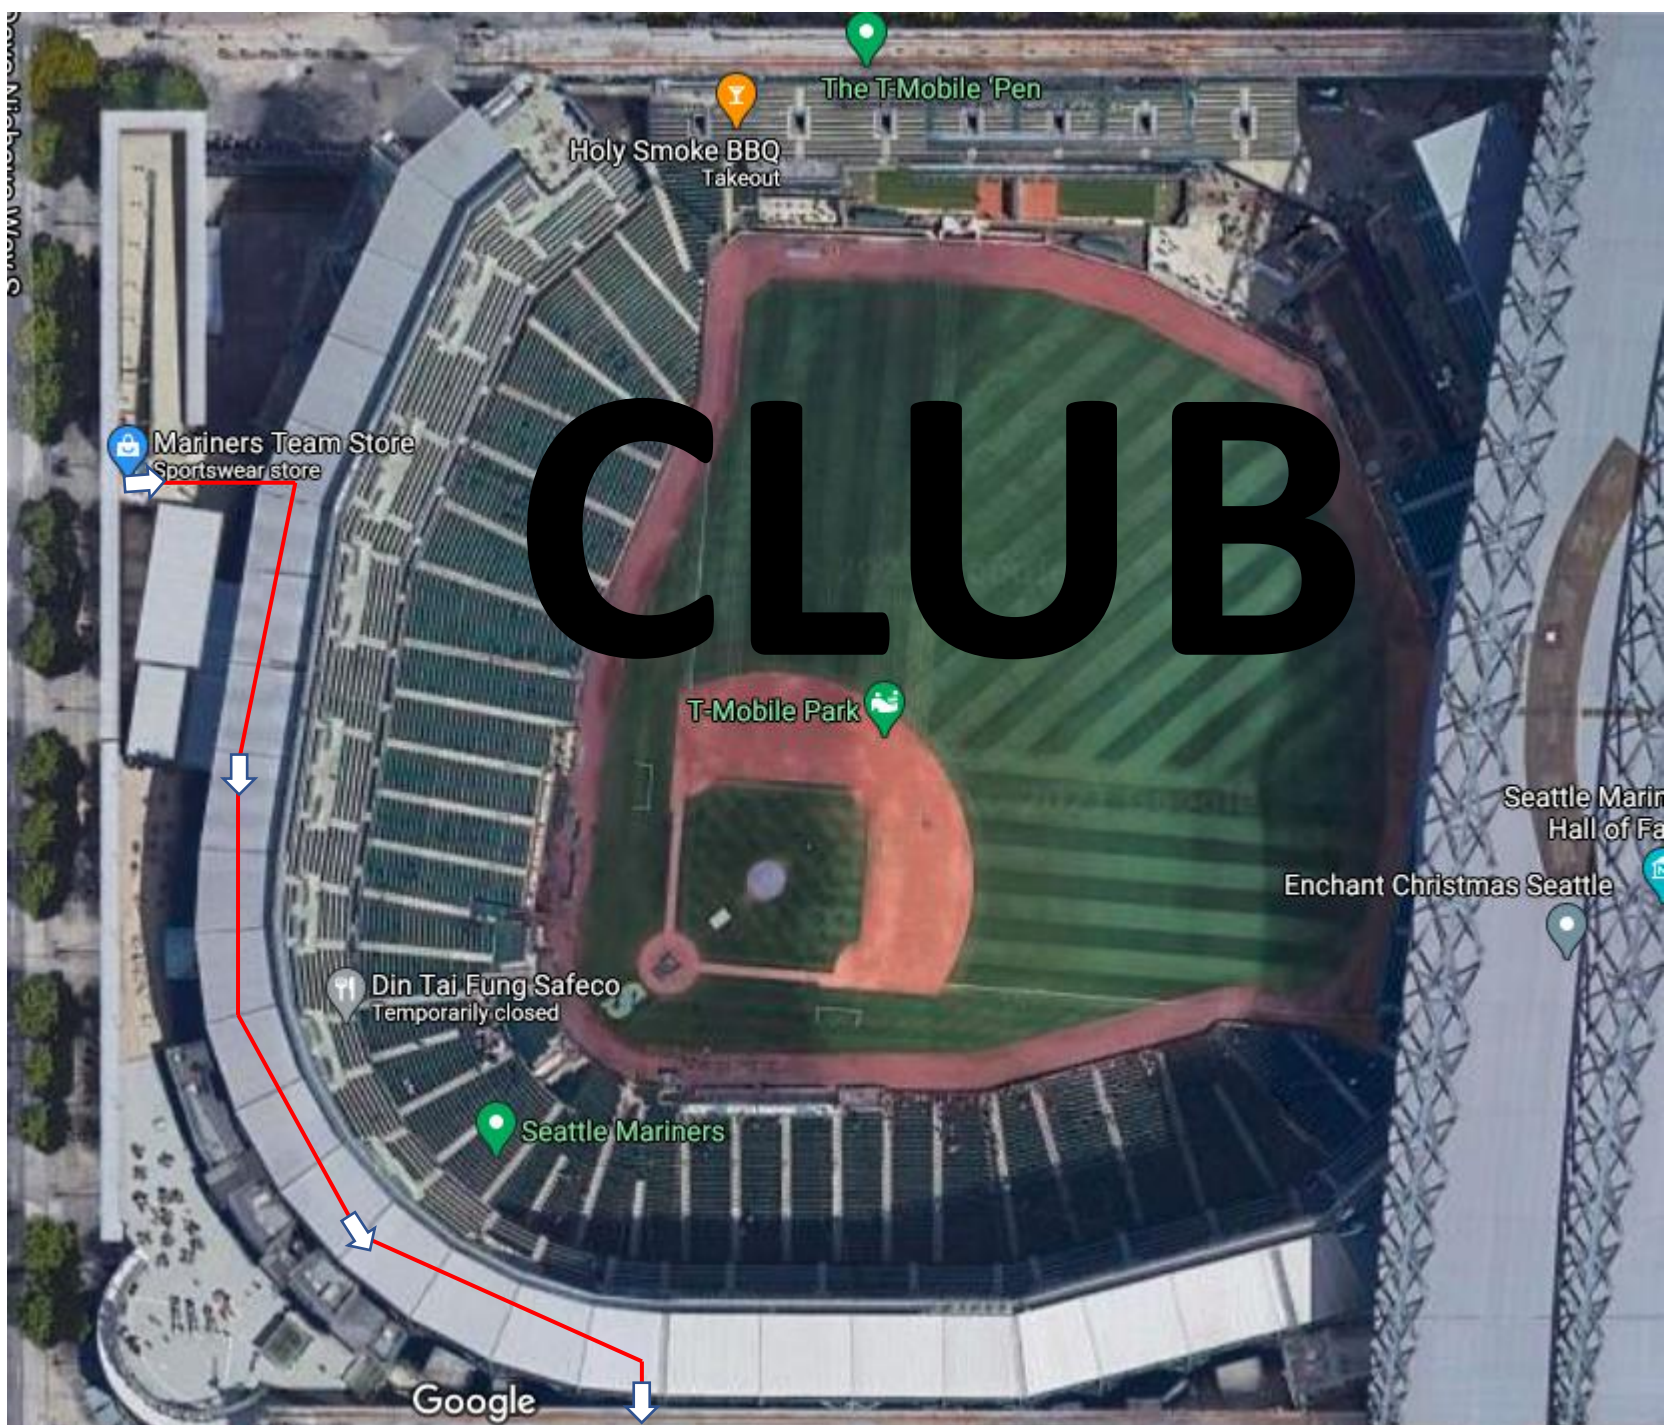

SERVICE

MAIN

James Michener Way

Google

CLUB

LVL

5S

LVL