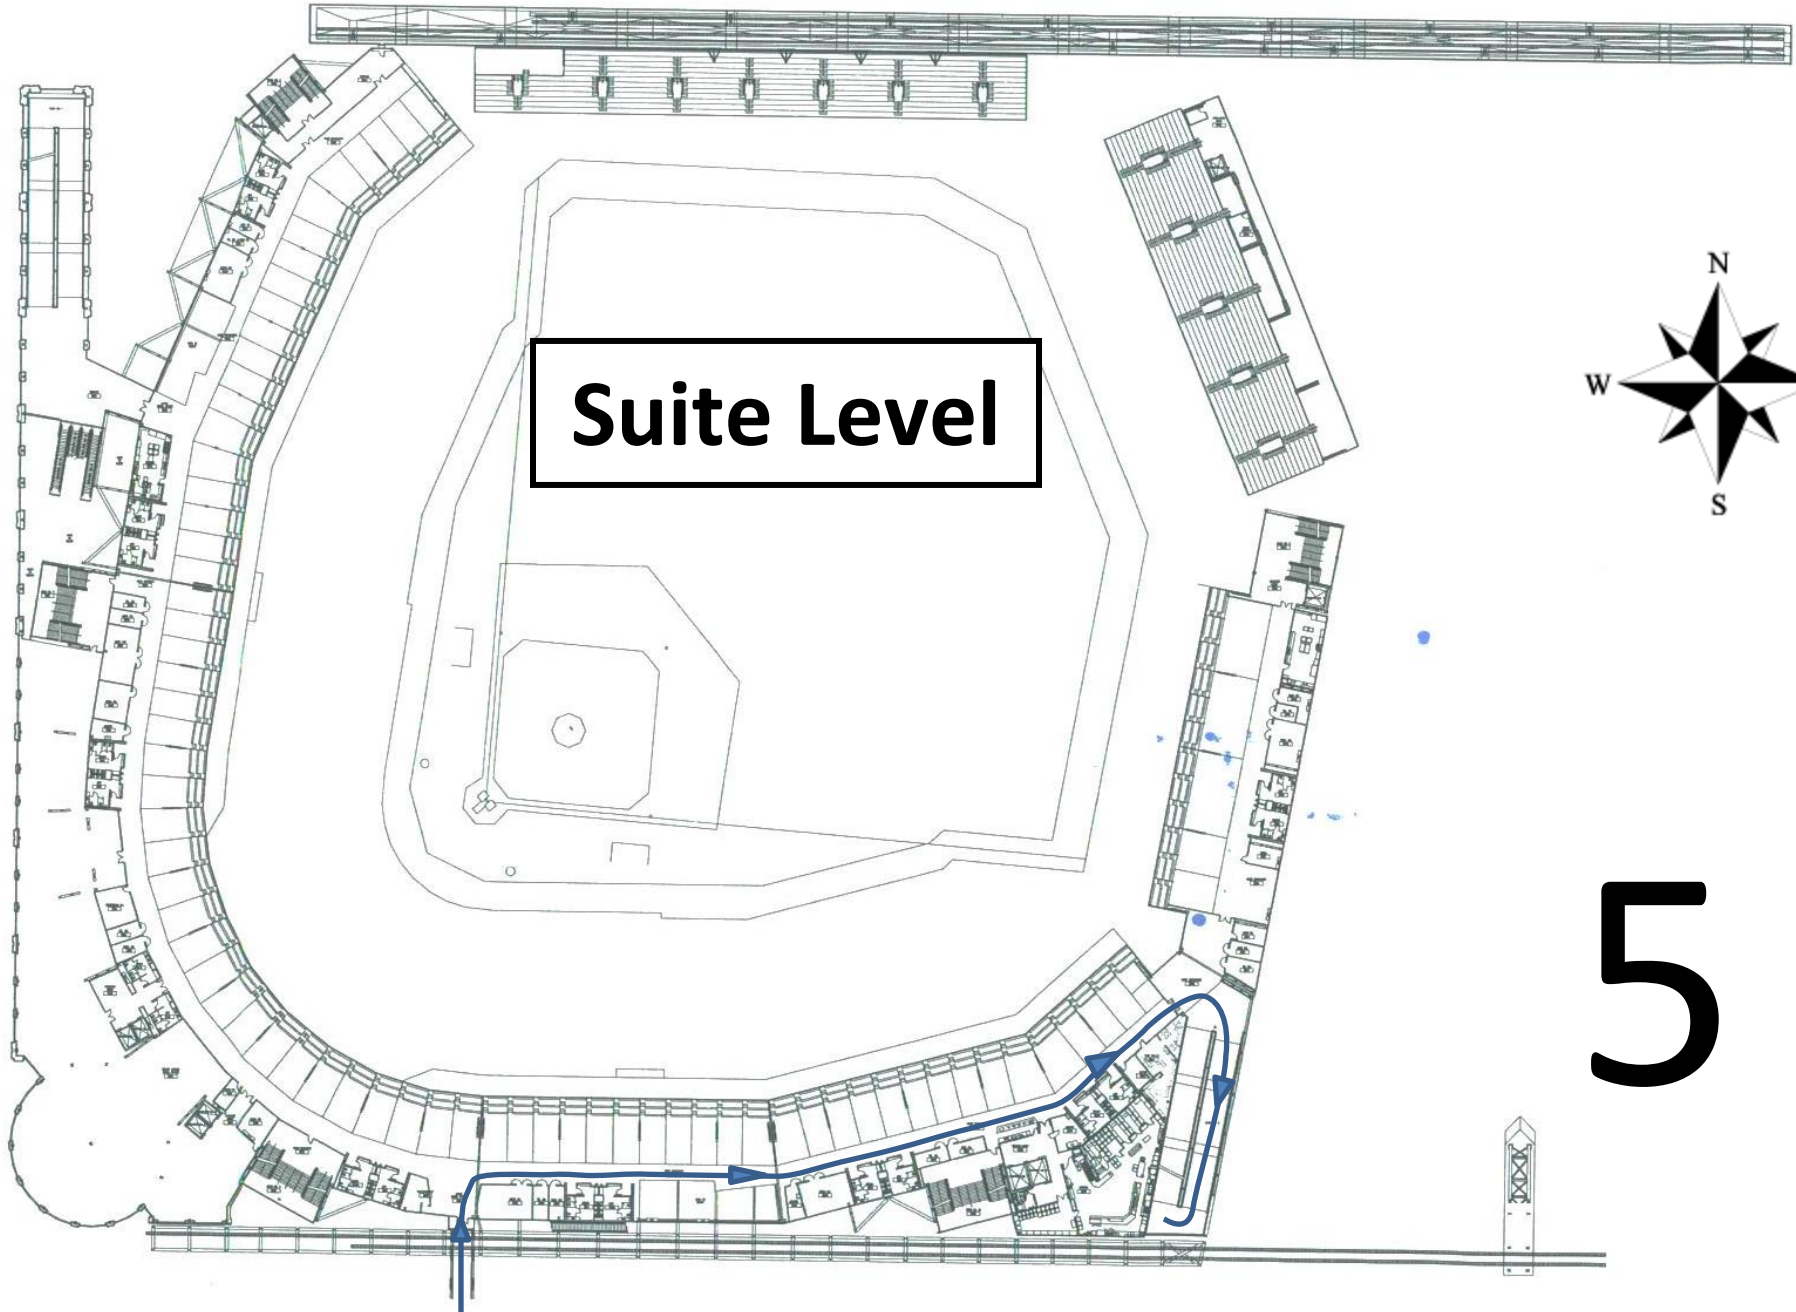

Refuse To Abuse 5K
Full Course Map

Start

1

Main Concourse

2

Club Level

3

Club level = Level 5 = Green
Suite level = Level 6 = Blue

4

Water

Suite Level

5

Upper Concourse

6

Service Tunnel Finish

7