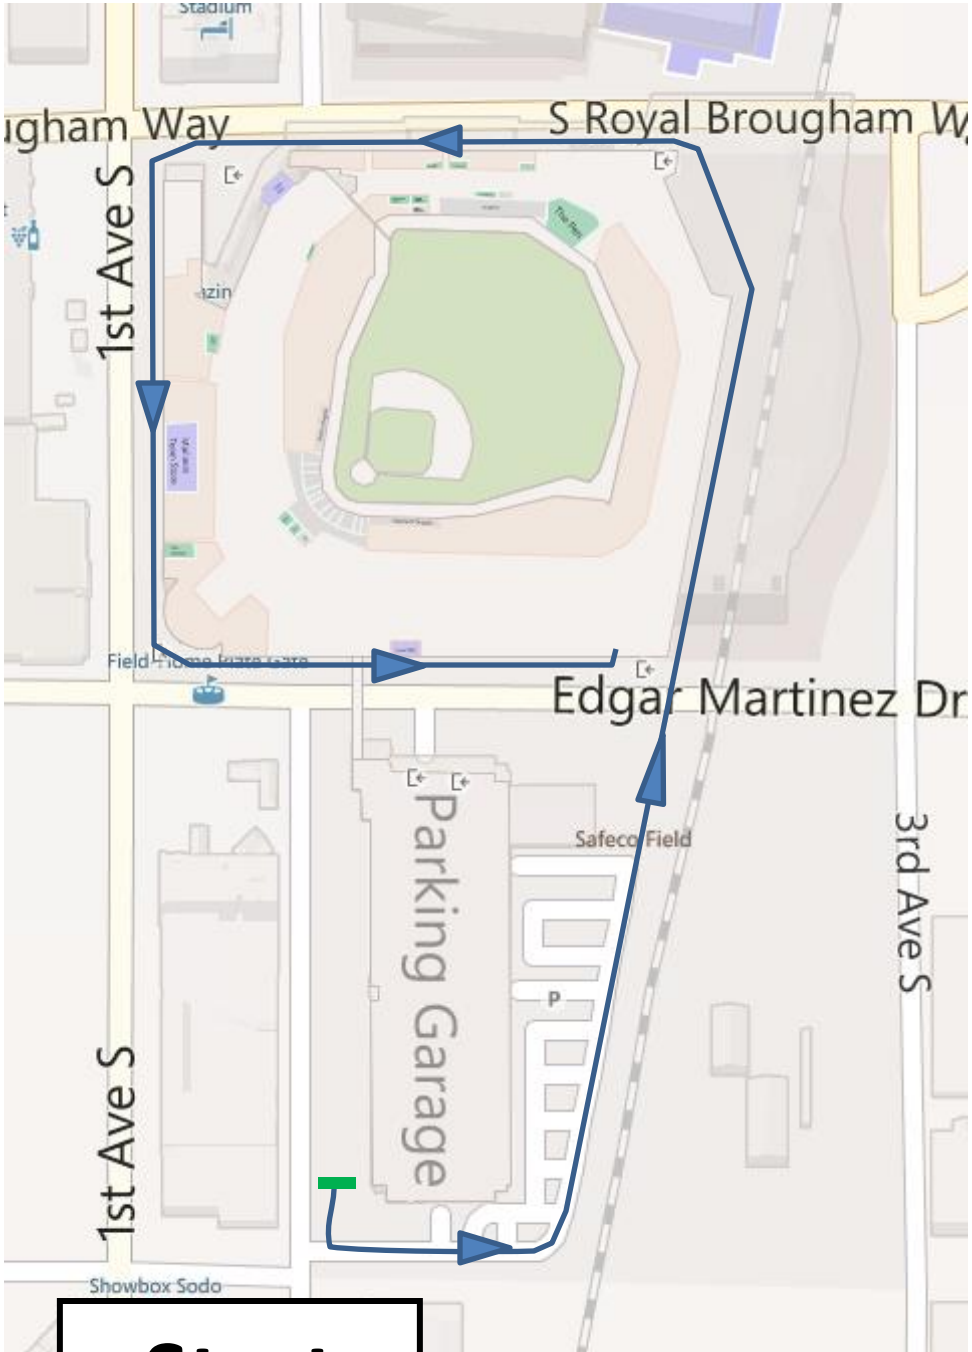

Refuse To Abuse 5K
Full Course Map

Start

1

Main Concourse

2

Club Level

3

Club level = Level 5 = Green
Suite level = Level 6 = Blue

4

Water

Suite Level

5

Upper Concourse

6

Service Tunnel Finish

7