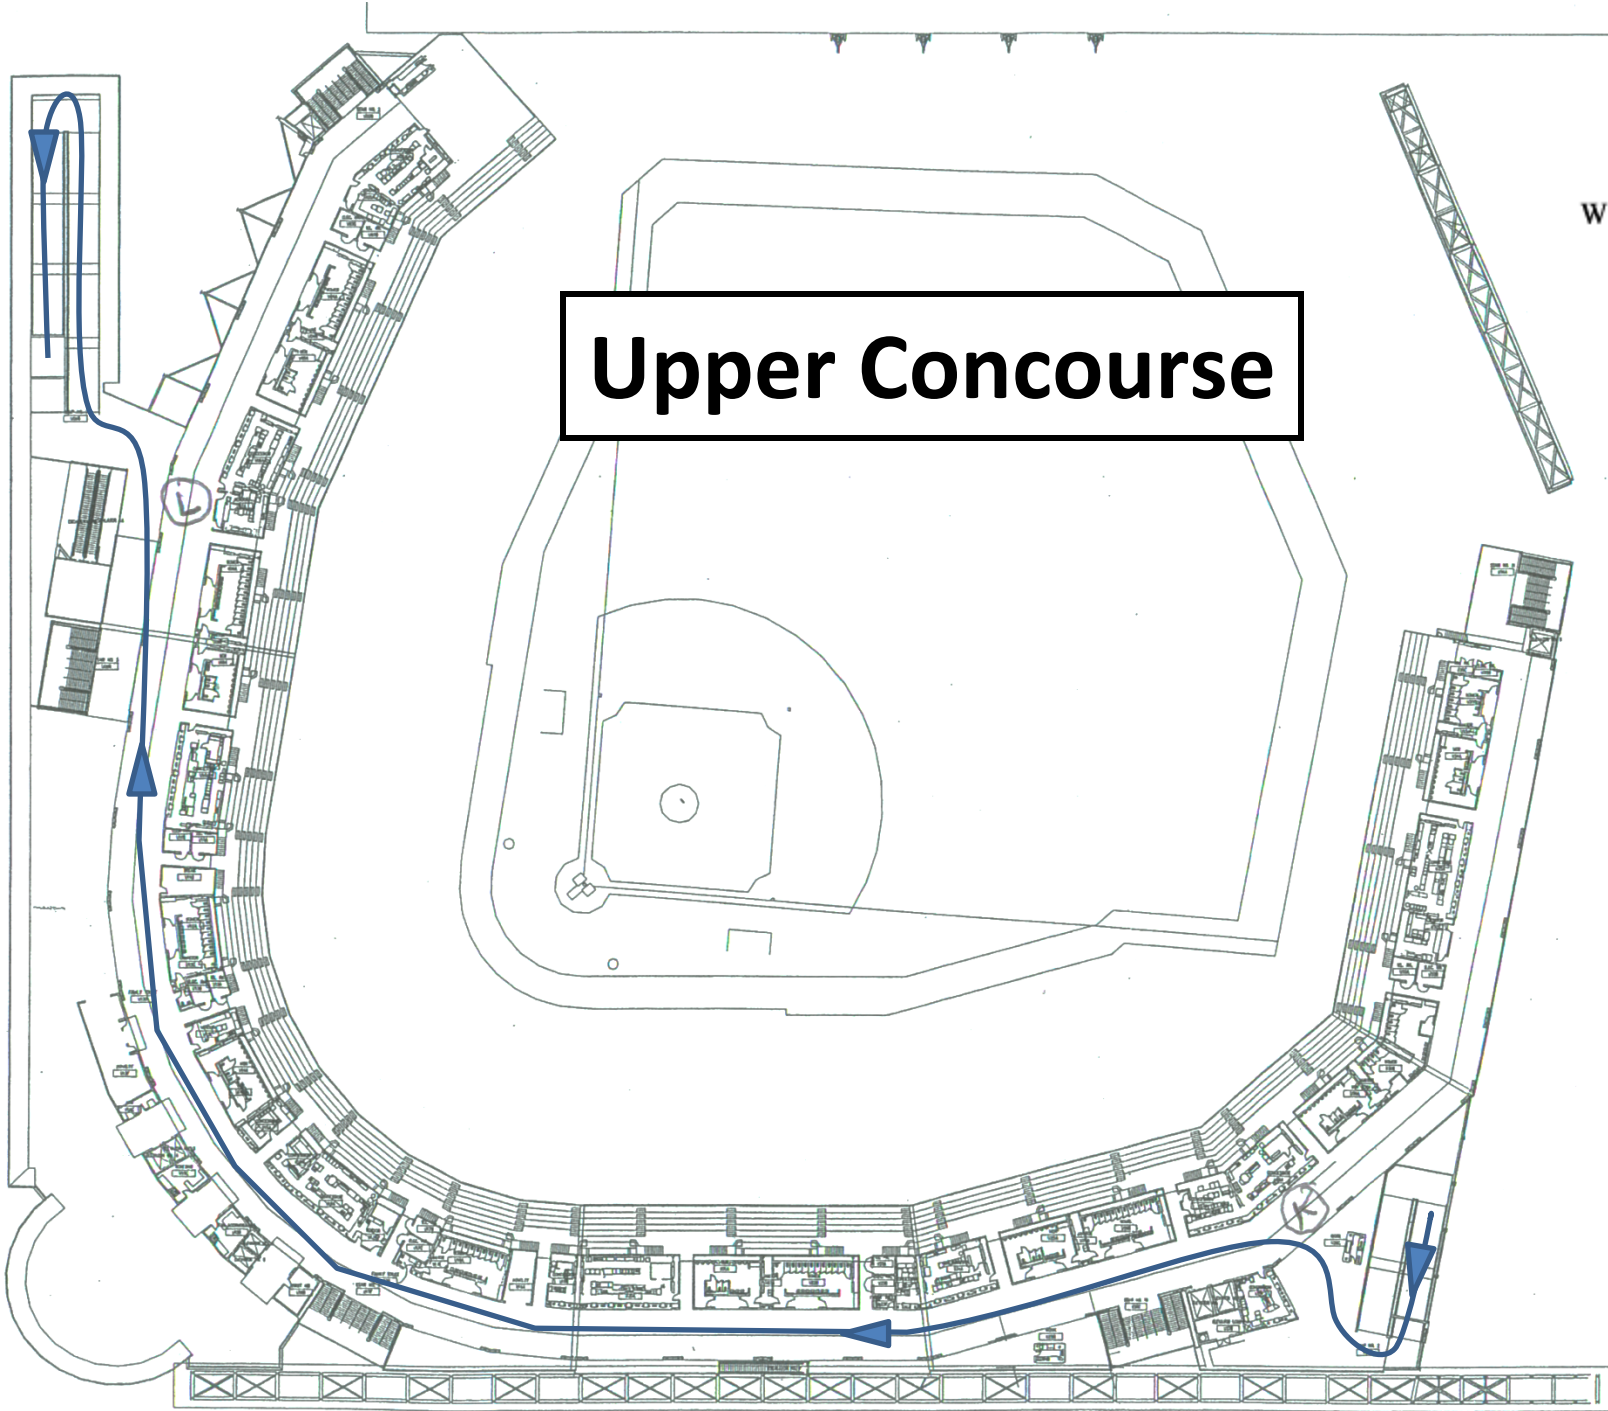

Refuse To Abuse 5K
Full Course Map

Start

1

Main Concourse

2

Club Level

3

Club level = Level 5 = Green
Suite level = Level 6 = Blue

4

Water

Suite Level

5

Upper Concourse

6

Service Tunnel Finish

7