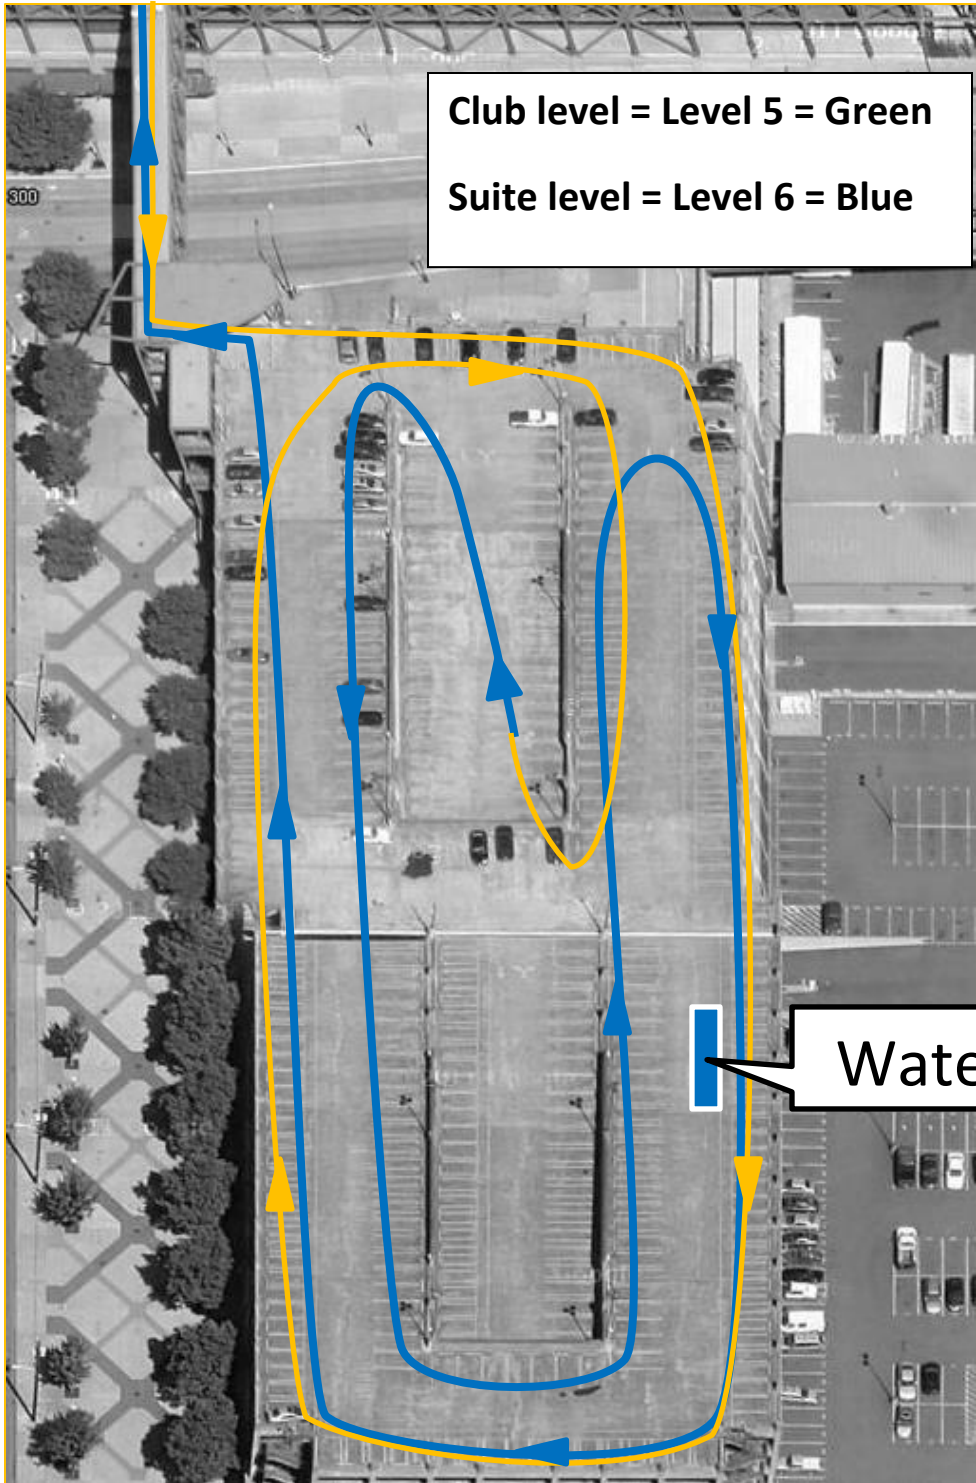

Refuse To Abuse 5K
Full Course Map

Start

1

Main Concourse

2

Club Level

3

Club level = Level 5 = Green
Suite level = Level 6 = Blue

4

Water

Suite Level

5

Upper Concourse

6

Service Tunnel Finish

7