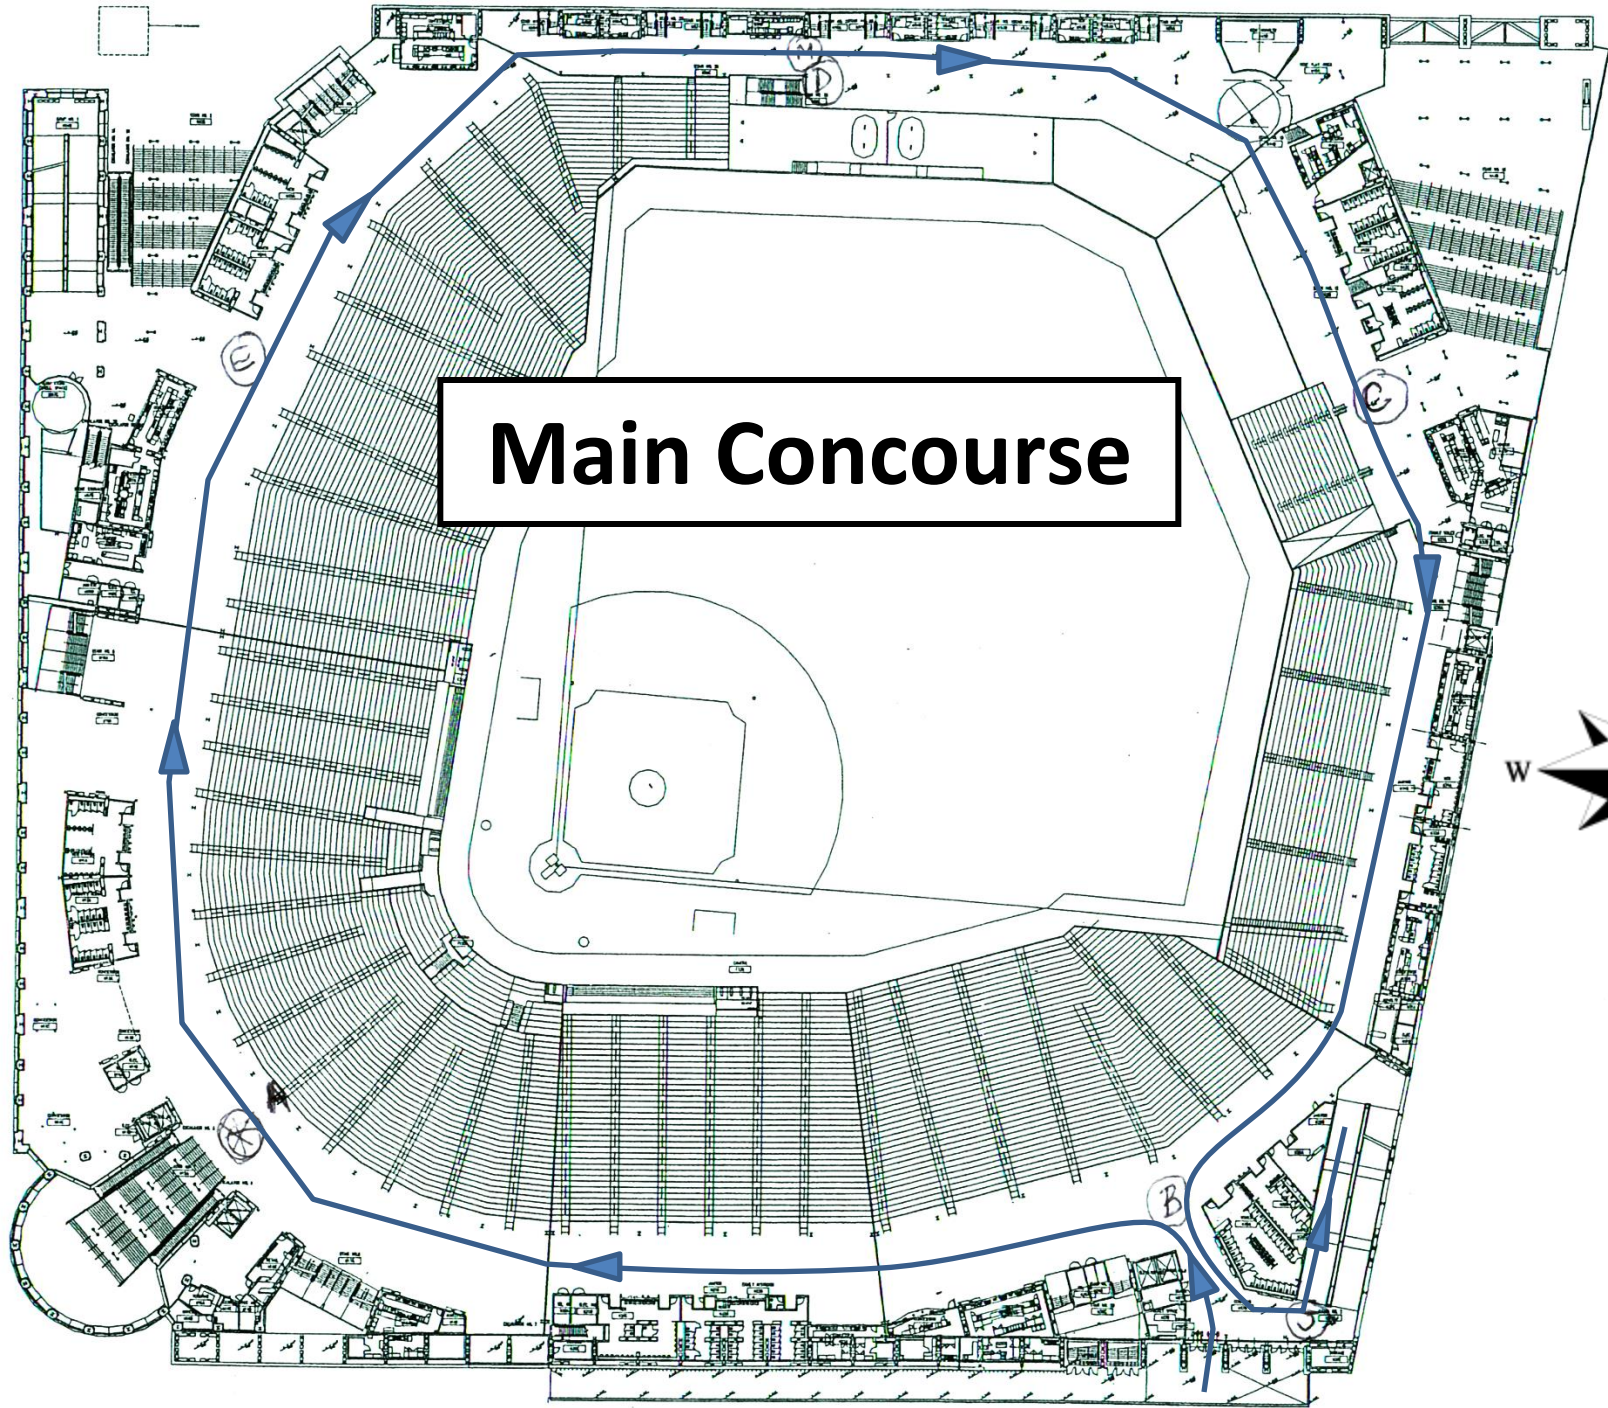

Refuse To Abuse 5K
Full Course Map

Start

1

Main Concourse

2

Club Level

3

Club level = Level 5 = Green
Suite level = Level 6 = Blue

4

Water

Suite Level

5

Upper Concourse

6

Service Tunnel Finish

7