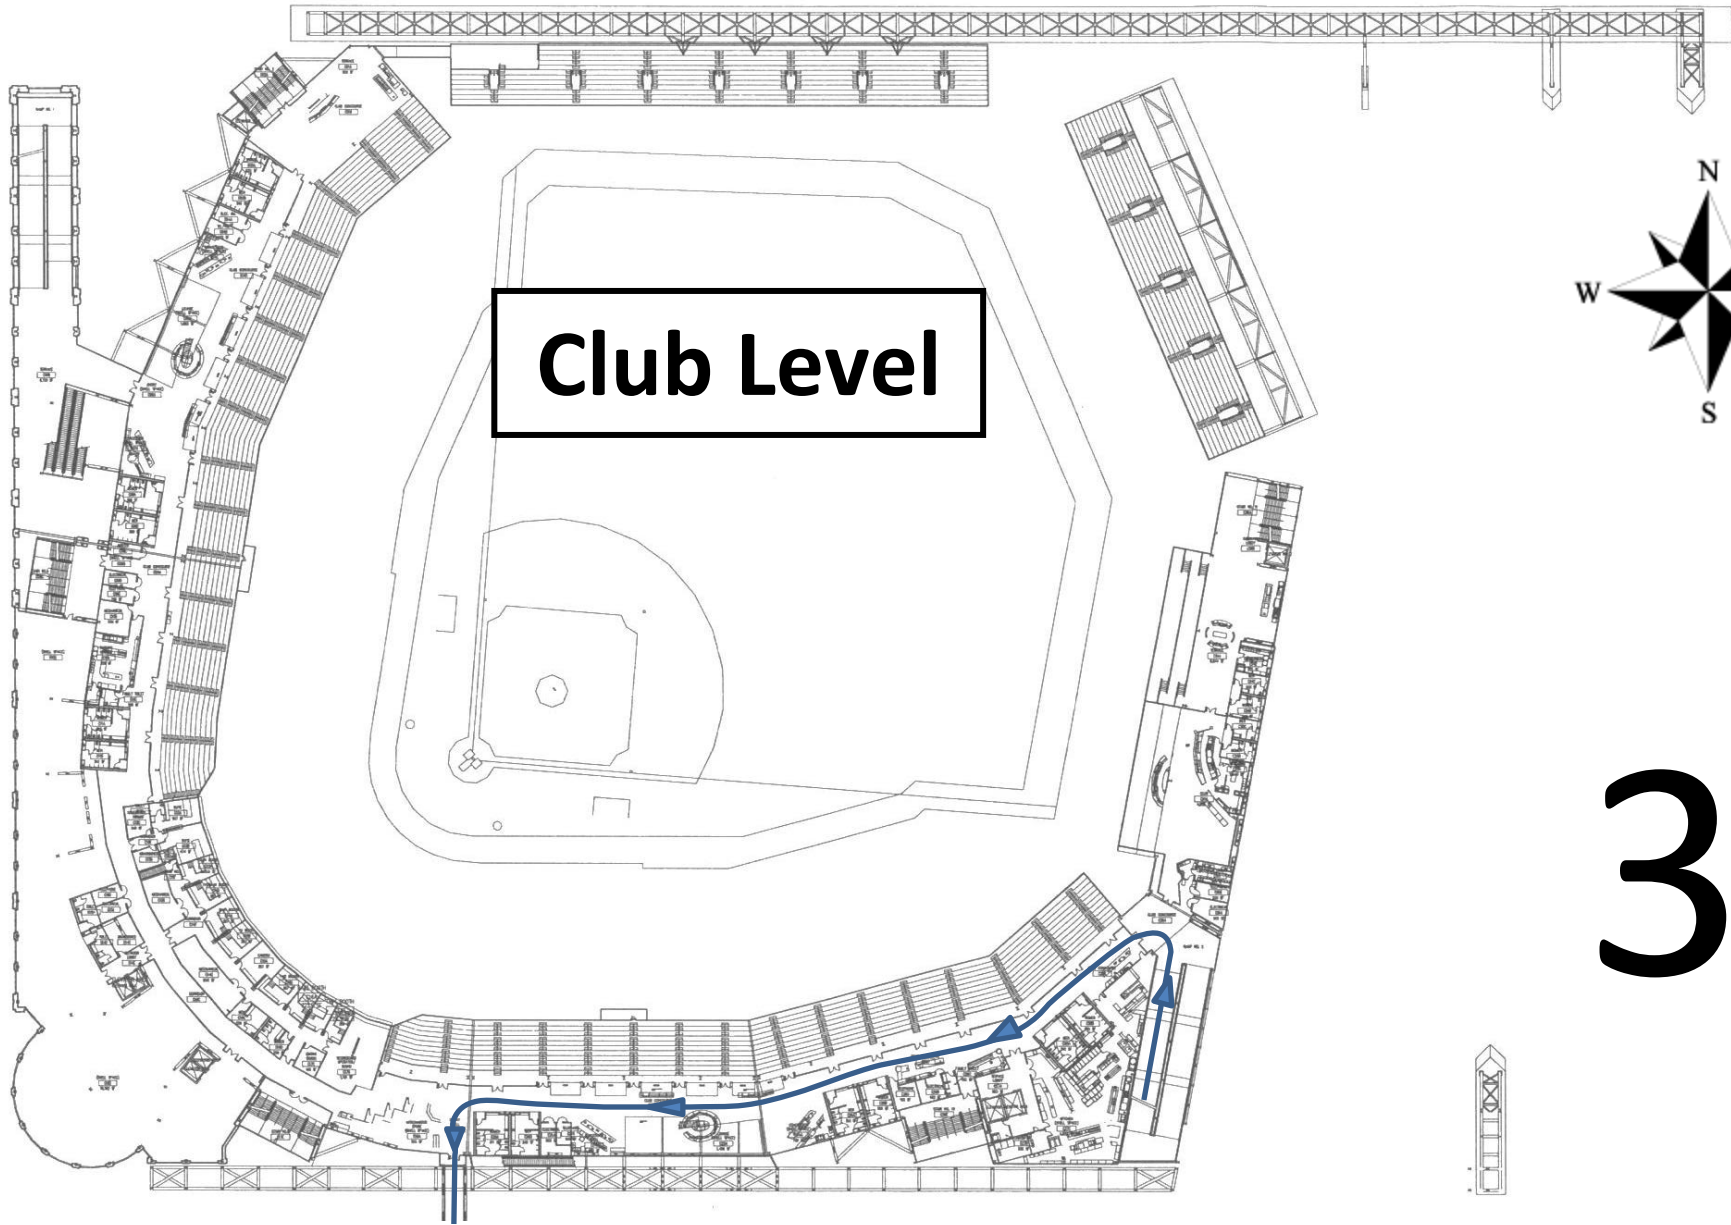

Refuse To Abuse 5K
Full Course Map

Start

1

Main Concourse

2

Club Level

3

Club level = Level 5 = Green
Suite level = Level 6 = Blue

4

Water

Suite Level

5

Upper Concourse

6

Service Tunnel Finish

7