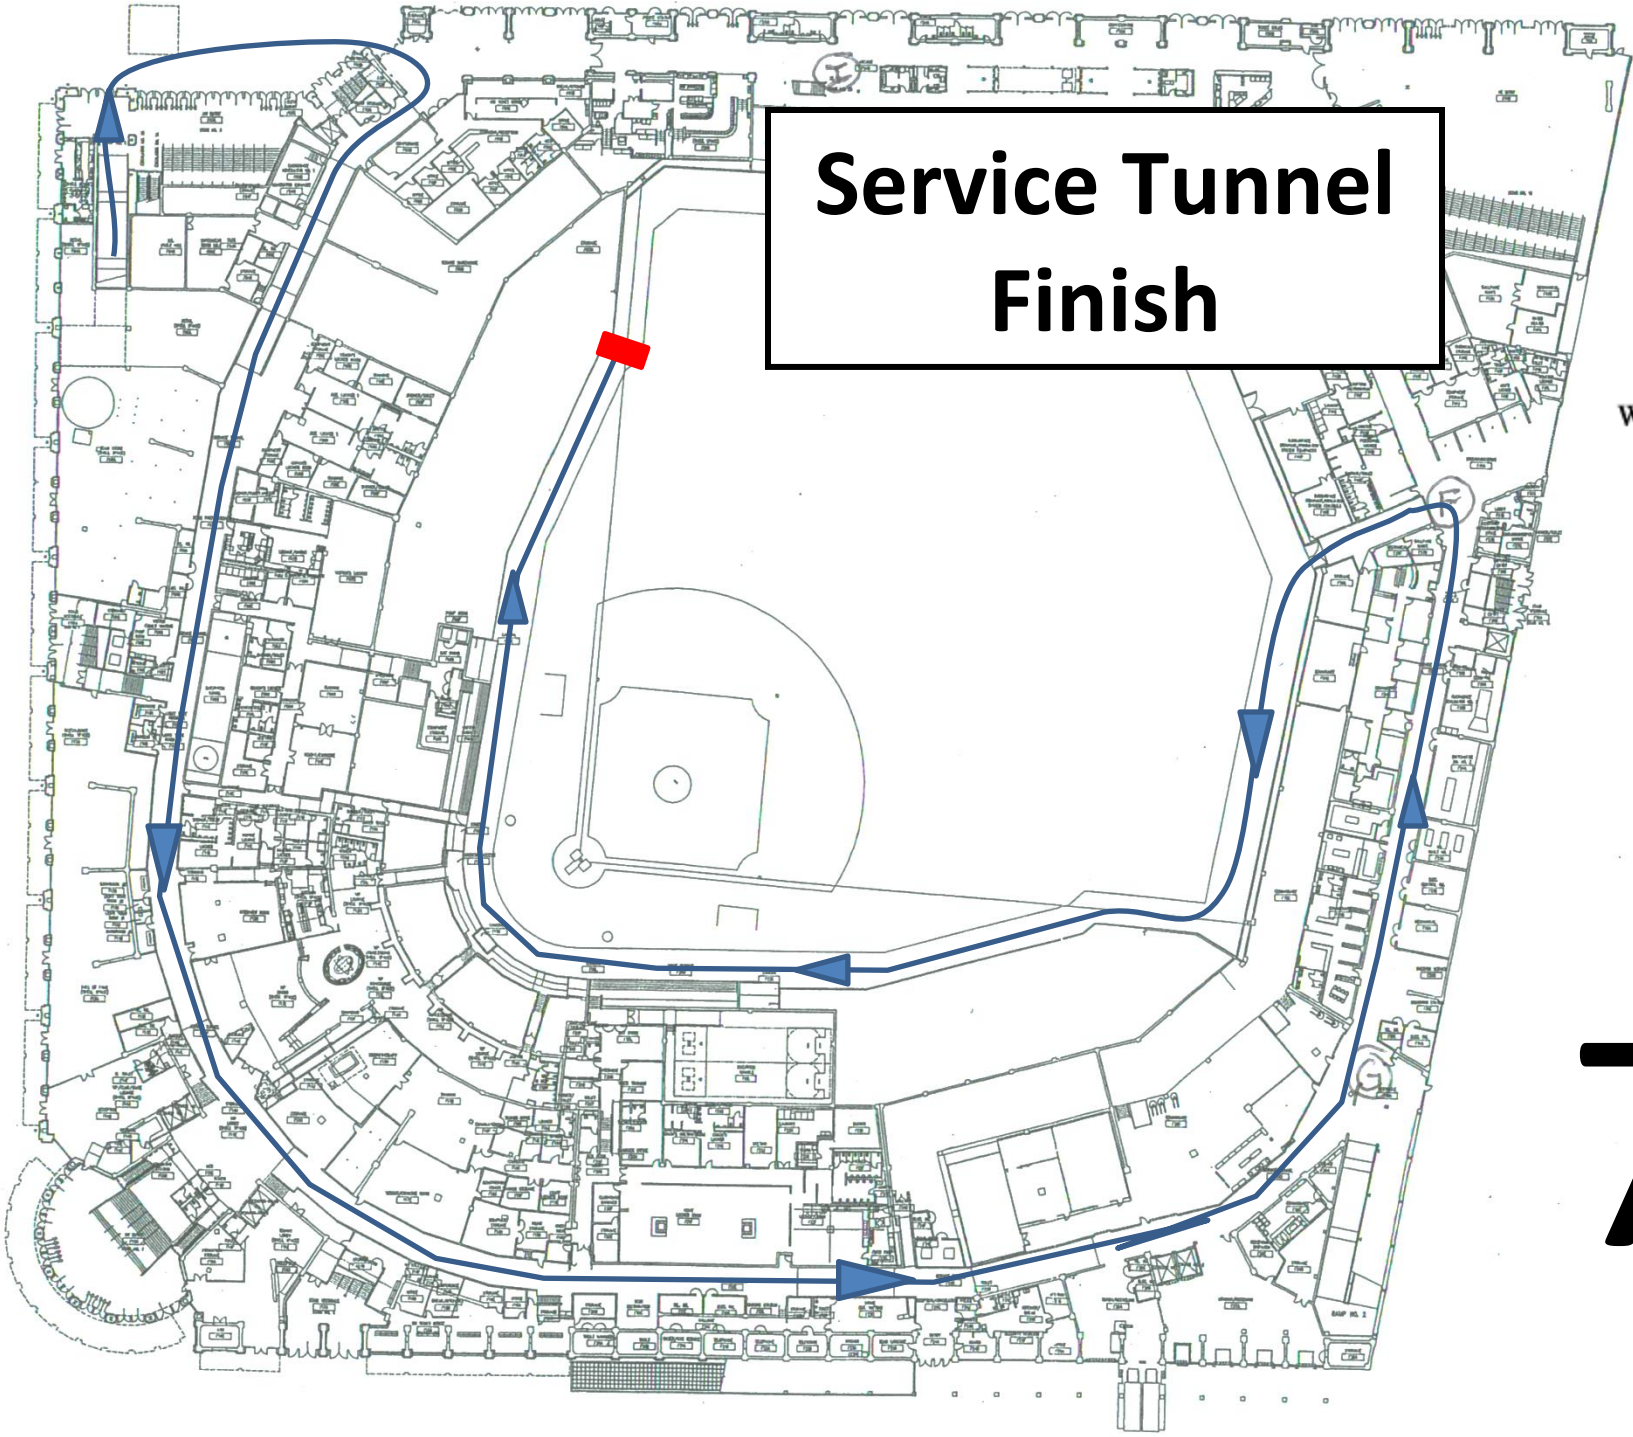

Refuse To Abuse 5K
Full Course Map

Start

1

Main Concourse

2

Club Level

3

Club level = Level 5 = Green
Suite level = Level 6 = Blue

4

Water

Suite Level

5

Upper Concourse

6

Service Tunnel Finish

7